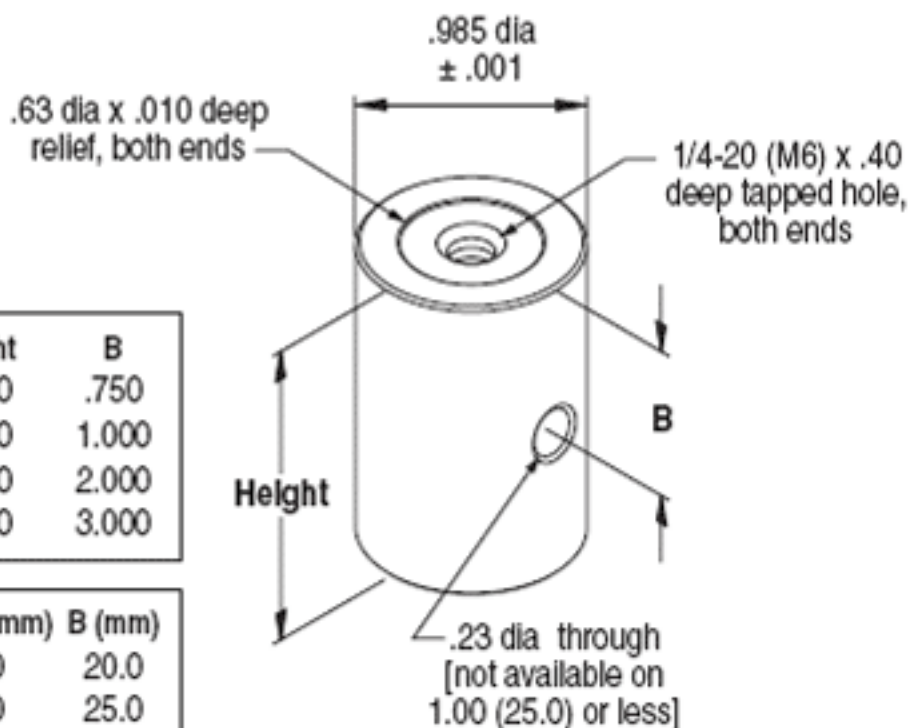

AS Series

Model	Height
AS-.125	.125
AS-.250	.250
AS-.500	.500
AS-1.00	1.000

Model	Height (mm)
AS-3	3.0
AS-7	7.0
AS-15	15.0
AS-25	25.0

Model	Height	B
AS-1.50	1.500	.750
AS-2.00	2.000	1.000
AS-4.00	4.000	2.000
AS-6.00	6.000	3.000

Model	Height (mm)	B (mm)
AS-40	40.0	20.0
AS-50	50.0	25.0
AS-100	100.0	50.0
AS-150	150.0	75.0

Dimensions in parentheses reflect metric assembly features