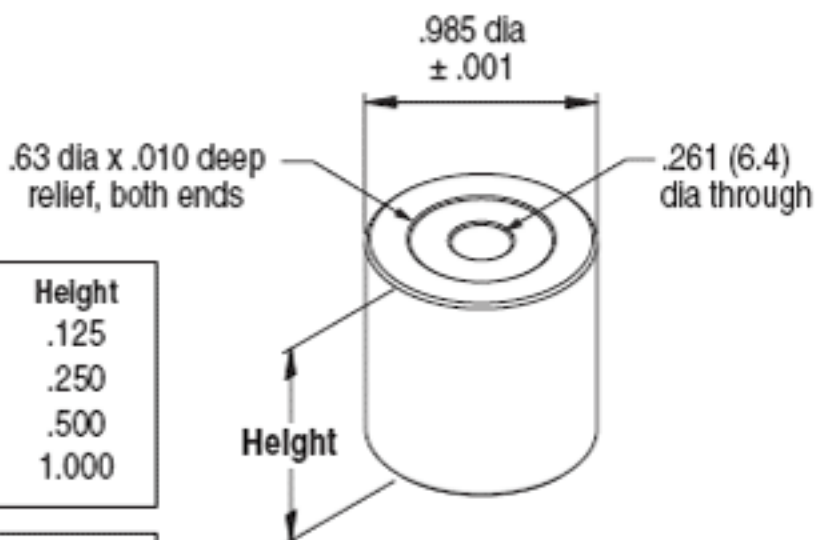

AS Series

Model	Height
AS-.125	.125
AS-.250	.250
AS-.500	.500
AS-1.00	1.000

Model	Height (mm)
AS-3	3.0
AS-7	7.0
AS-15	15.0
AS-25	25.0

Model	Height	B
AS-1.50	1.500	.750
AS-2.00	2.000	1.000
AS-4.00	4.000	2.000
AS-6.00	6.000	3.000

Model	Height (mm)	B (mm)
AS-40	40.0	20.0
AS-50	50.0	25.0
AS-100	100.0	50.0
AS-150	150.0	75.0

Dimensions in parentheses reflect metric assembly features