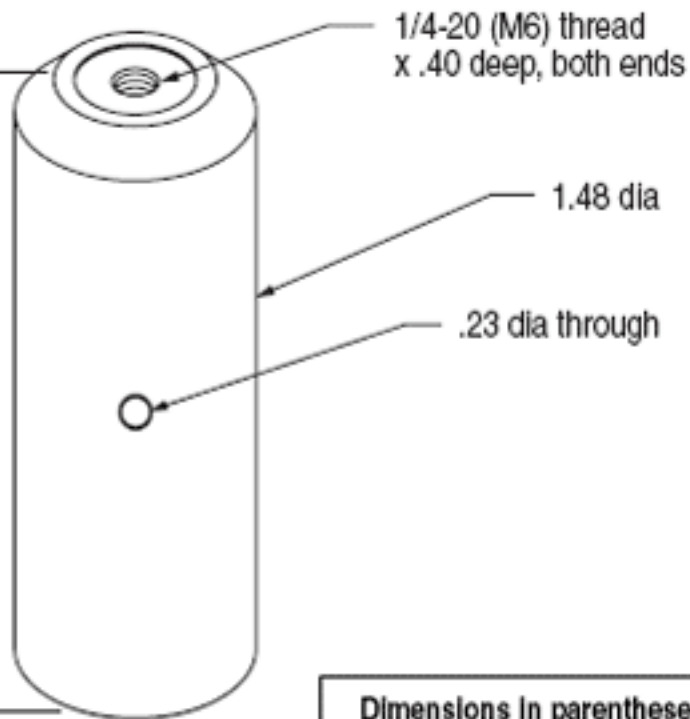

## PSR Series

Model	Rod length
PSR-4.0	4.00
PSR-6.0	6.00
PSR-10.0	10.00

Model	Rod length (mm)
PSR-100	100.0
PSR-150	150.0
PSR-250	250.0

Dimensions in parentheses  
reflect metric assembly features