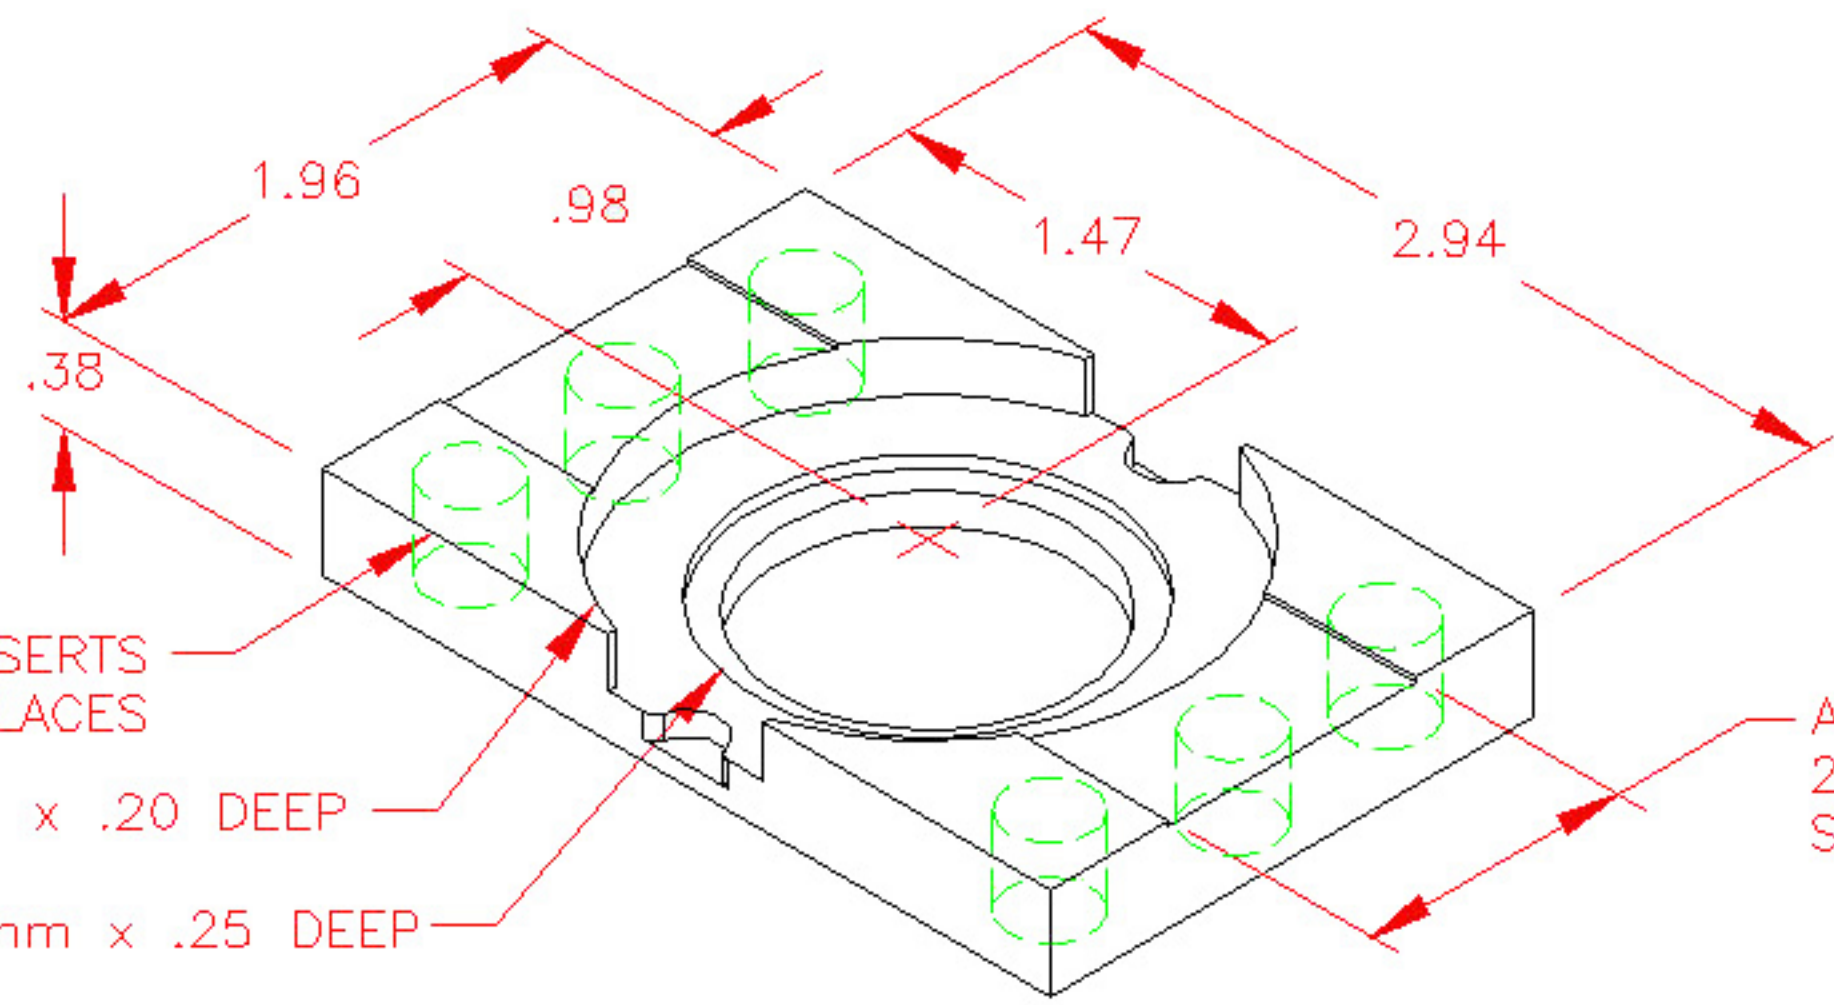

TOP

MAGNET INSERTS
6 PLACES

Ø50mm x .20 DEEP

Ø35mm x .25 DEEP

ACCOMADATES A
25mm x 75mm
SLIDE

FITS CORNING BRAND
35 AND 50mm DISHES

BOTTOM

Ø30mm