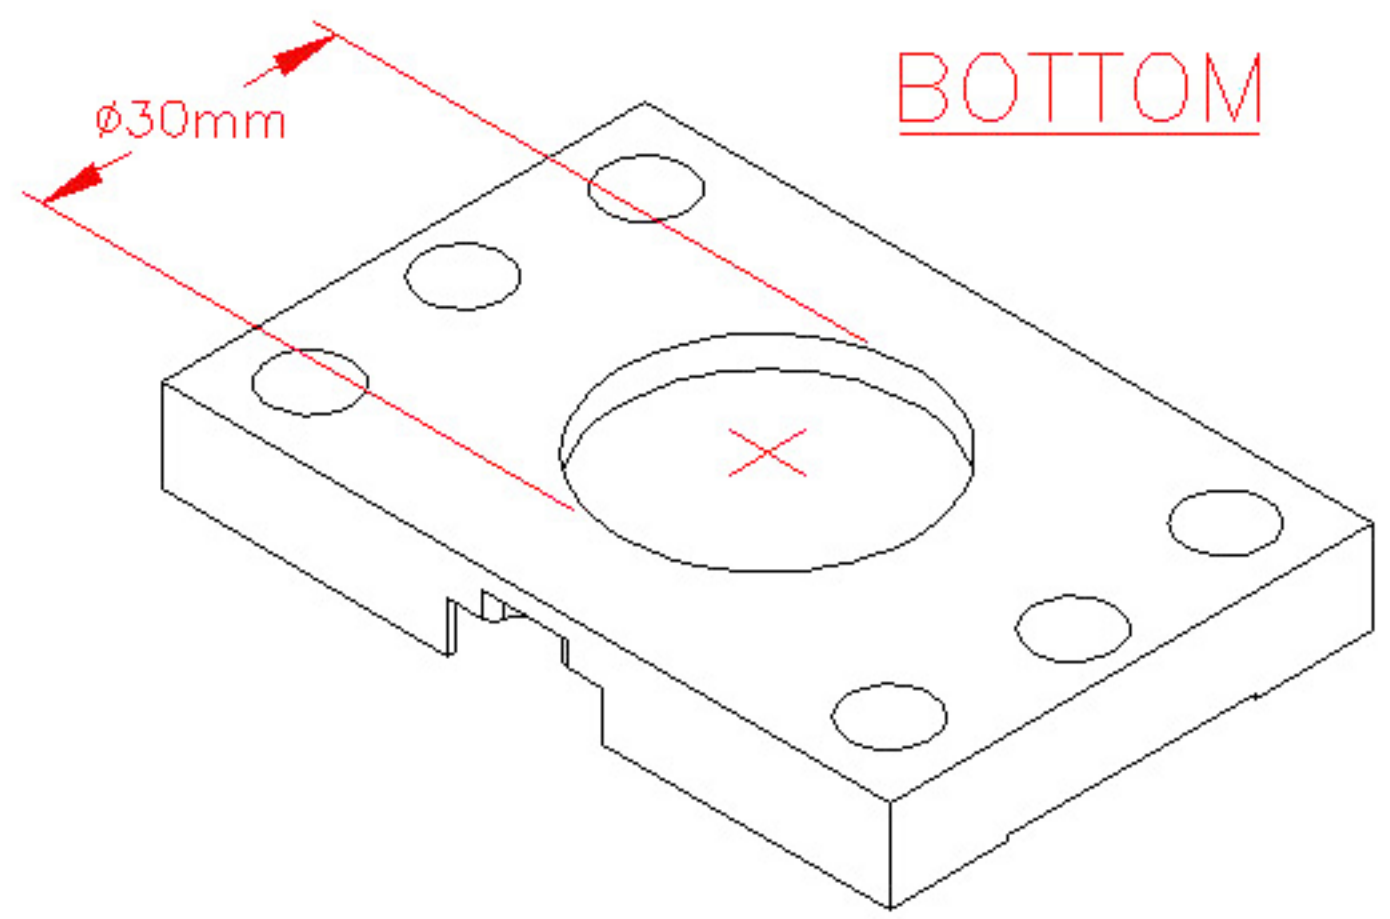

TOP

MAGNET INSERTS
6 PLACES

Ø50mm x .20 DEEP

Ø35mm x .25 DEEP

ACCOMADATES A
25mm x 75mm
SLIDE

FITS CORNING BRAND
35 AND 50mm DISHES

BOTTOM

Ø30mm